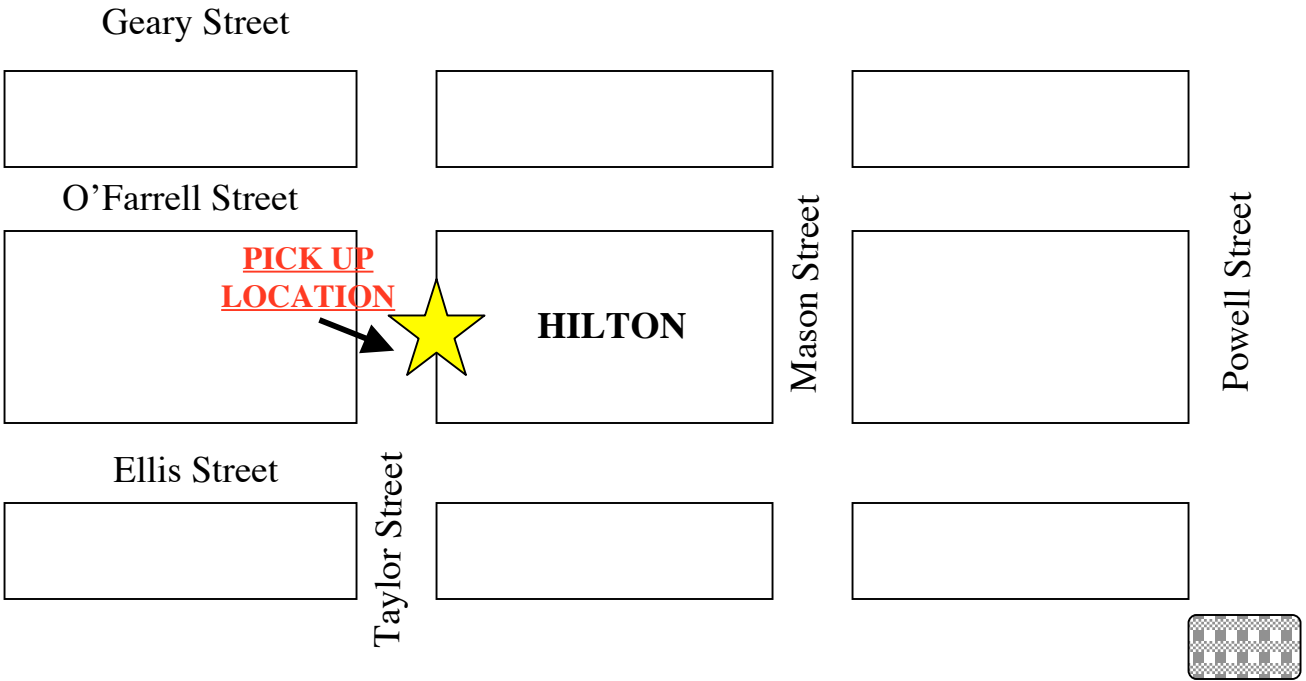

S.F. PICK-UP LOCATION

Cable Car turn around

Meet at S.F. Hilton Hotel and Towers
on the Taylor Street side